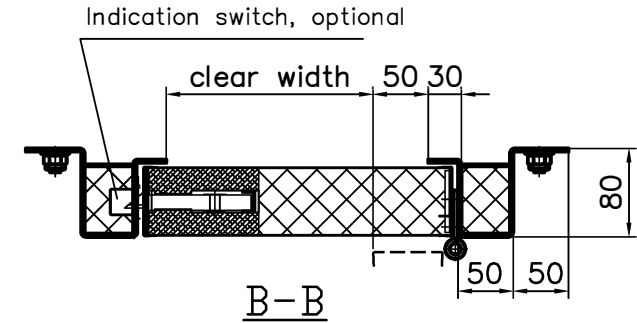

A-60 HINGED DOORS, SINGLE-LEAF, screw fastening frame U-profile

Thickness of the doorleaf	Fire class
62mm	A60

Lock	WSS
Escutcheon	S&B
Handle	S&B

Standard sill profiles for doors with gasket

Righthanded door shown