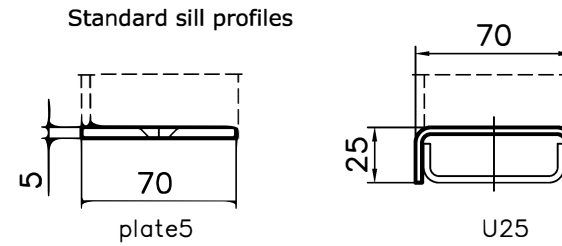

A-60 HINGED DOORS, SINGLE-LEAF, screw fastening frame U-profile

Thickness of the doorleaf	Fire class
62mm	A60

Lock	WSS
Escutcheon	S&B
Handle	S&B

Standard sill profiles for doors with gasket

Righthanded door shown