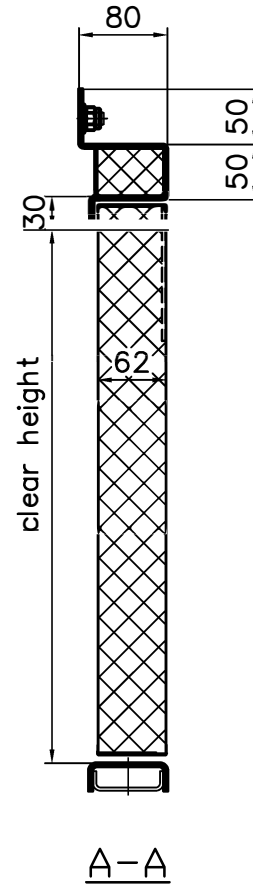

A-60 HINGED DOORS, SINGLE-LEAF, screw fastening frame U-profile

Thickness of the doorleaf	Fire class
62mm	A60

Lock	WSS
Escutcheon	S&B
Handle	S&B

Standard sill profiles for doors with gasket

Righthanded door shown