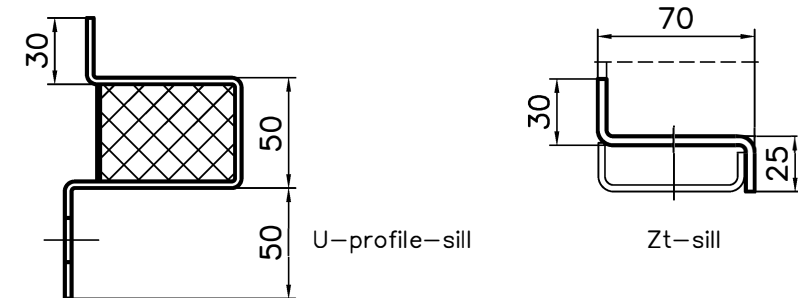

A-60 HINGED DOORS, SINGLE-LEAF, screw fastening frame U-profile

Thickness of the doorleaf	Fire class
62mm	A60

Lock	WSS
Escutcheon	S&B
Handle	S&B

Standard sill profiles for doors with gasket

Righthanded door shown