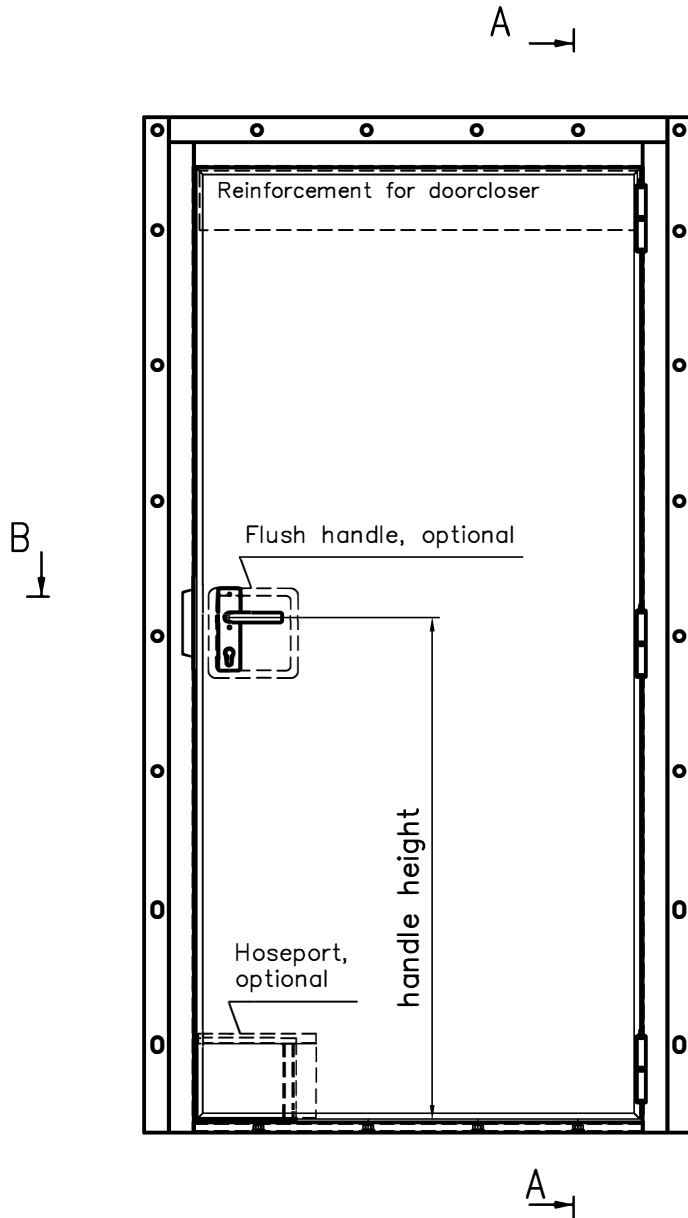

A-60 HINGED DOORS, SINGLE-LEAF, screw fastening frame U-profile

Thickness of the doorleaf	Fire class
62mm	A60

Lock	WSS
Escutcheon	S&B
Handle	S&B

Standard sill profiles for doors with gasket

Righthanded door shown