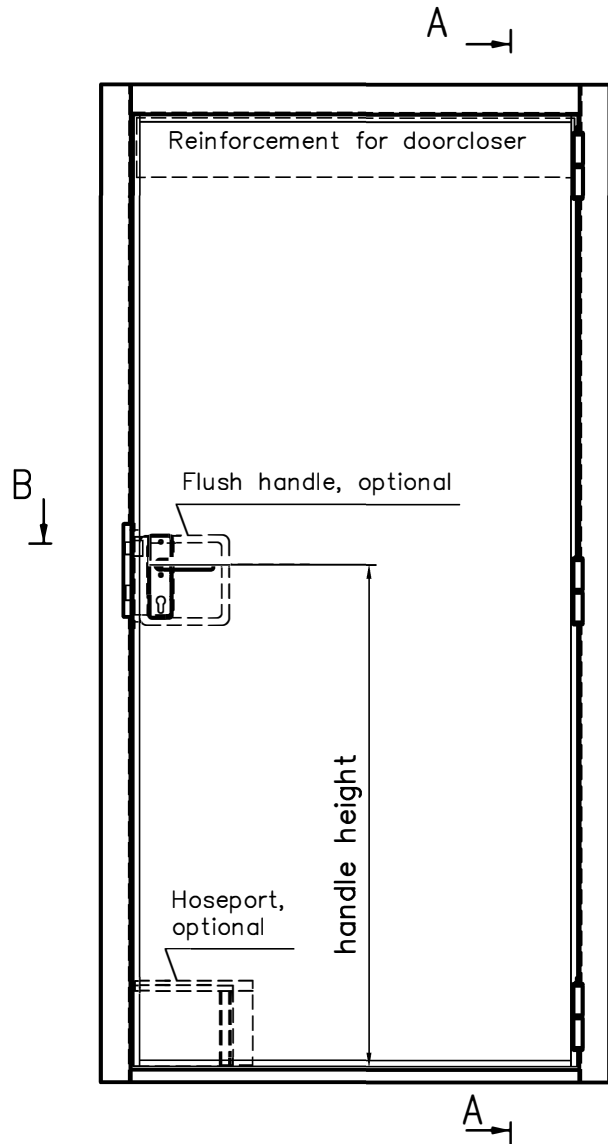

# A-60 HINGED DOORS, SINGLE-LEAF, frame fastening by welding

Thickness of the doorleaf	Fire class
62mm	A60

Lock	WSS
Escutcheon	S&B
Handle	S&B

Standard sill profiles

Standard sill profiles for doors with gasket