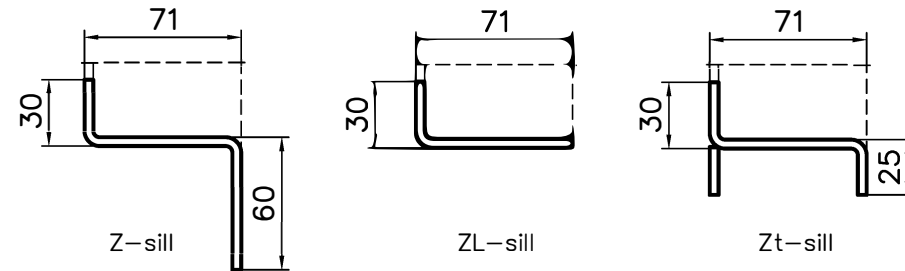

# A-60 HINGED DOORS, SINGLE-LEAF, frame fastening by welding

Thickness of the doorleaf	Fire class
62mm	A60

Lock	WSS
Escutcheon	S&B
Handle	S&B

Standard sill profiles

Standard sill profiles for doors with gasket