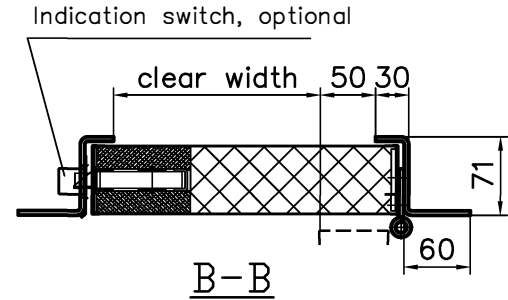

# A-60 HINGED DOORS, SINGLE-LEAF, frame fastening by welding

Thickness of the doorleaf	Fire class
62mm	A60

Lock	WSS
Escutcheon	S&B
Handle	S&B

Standard sill profiles

Standard sill profiles for doors with gasket