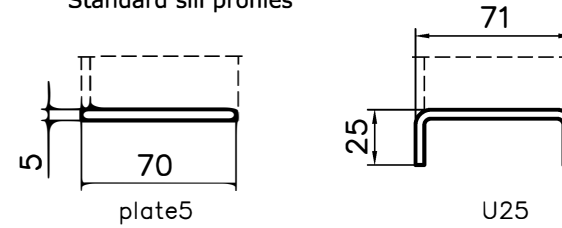

# A-60 HINGED DOORS, SINGLE-LEAF, frame fastening by welding

Thickness of the doorleaf	Fire class
62mm	A60

Lock	WSS
Escutcheon	S&B
Handle	S&B

Standard sill profiles

Standard sill profiles for doors with gasket