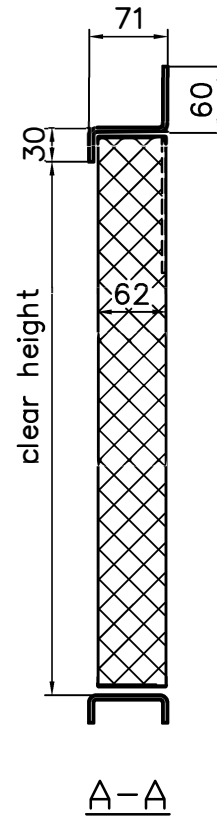

# A-60 HINGED DOORS, SINGLE-LEAF, frame fastening by welding

Thickness of the doorleaf	Fire class
62mm	A60

Lock	WSS
Escutcheon	S&B
Handle	S&B

Standard sill profiles

Standard sill profiles for doors with gasket

Righthanded door shown

**PARMARINE OY LTD**

FIN-79100 Leppävirta  
Tel.+358 17 570211